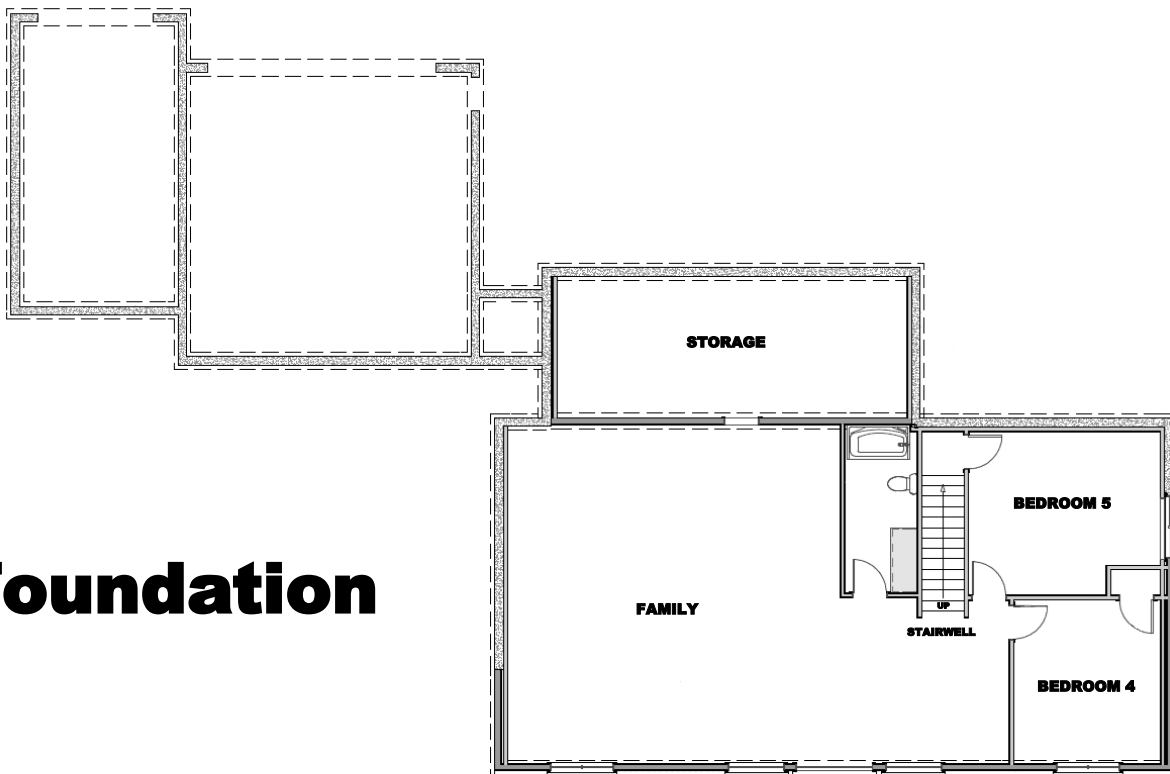

Foundation

DISCLAIMER: PLANS SHOWN MAY CHANGE SLIGHTLY