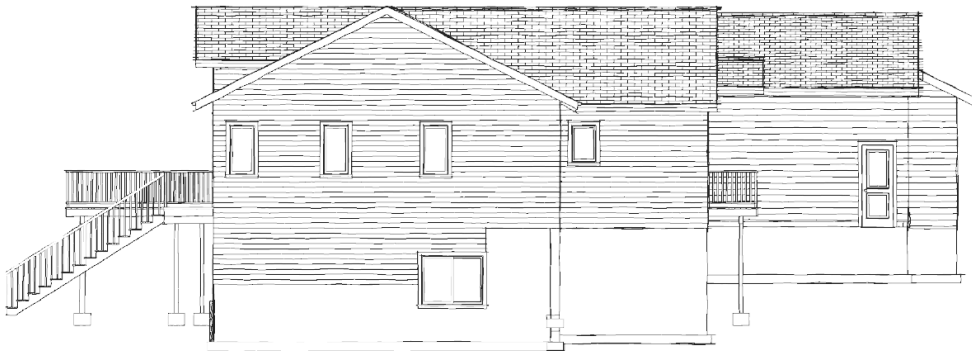

**CUSTOM HOME**

**Lake Elevation**

**Right Elevation**

**Left Elevation**

**Front Elevation**

**DISCLAIMER: PLANS SHOWN MAY CHANGE SLIGHTLY**

# CUSTOM HOME

TOTAL SQ FT: 3,800

## 1st Floor