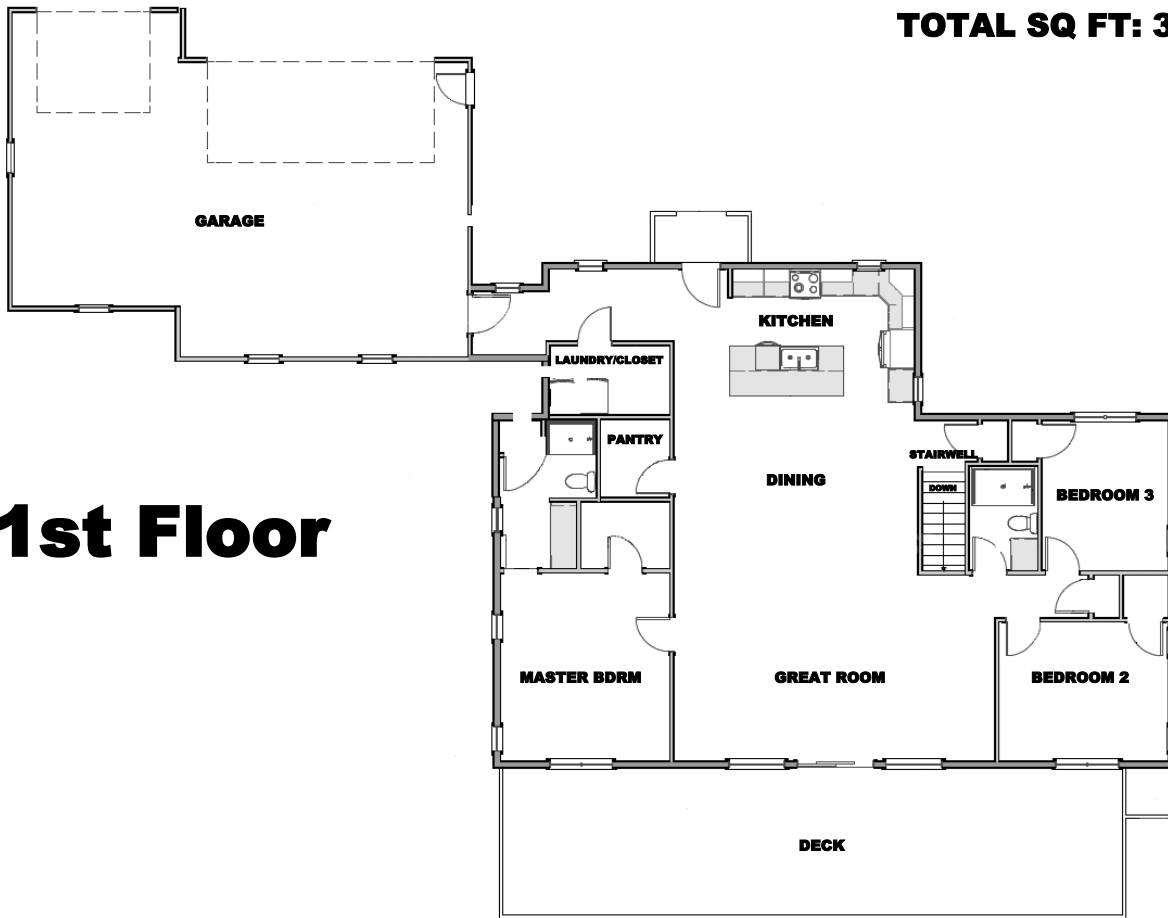

**CUSTOM HOME**

**Lake Elevation**

**Right Elevation**

**Left Elevation**

**Front Elevation**

**DISCLAIMER: PLANS SHOWN MAY CHANGE SLIGHTLY**

# CUSTOM HOME

TOTAL SQ FT: 3,800

## 1st Floor