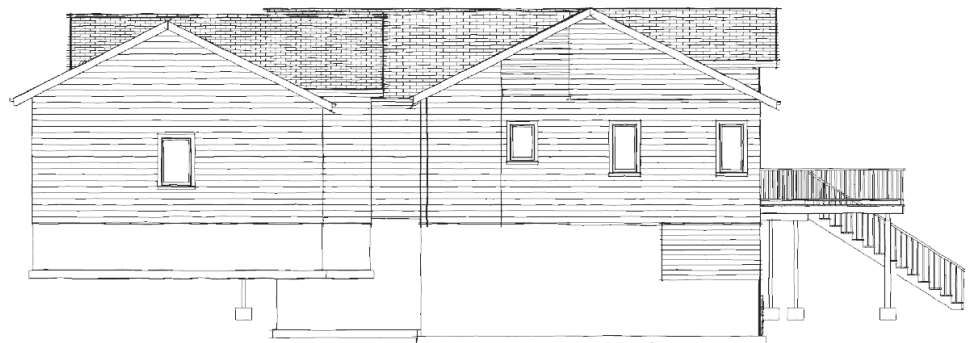

**CUSTOM HOME**

**Lake Elevation**

**Right Elevation**

**Left Elevation**

**Front Elevation**

**DISCLAIMER: PLANS SHOWN MAY CHANGE SLIGHTLY**

# CUSTOM HOME

TOTAL SQ FT: 3,800

## 1st Floor