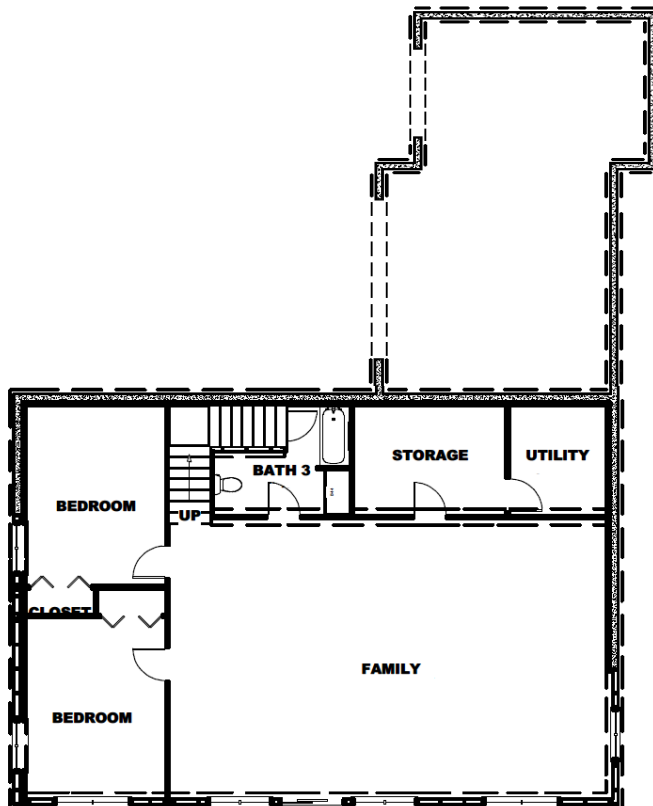

CUSTOM HOME

NOTE: This custom home has a full deck with stairs.

Lake Elevation

Right Elevation

Left Elevation

Front Elevation

DISCLAIMER: PLANS SHOWN MAY CHANGE SLIGHTLY

CUSTOM HOME

TOTAL SQ FT: 3,400

NOTE: This custom home has a full deck with stairs.

1st Floor

Foundation

DISCLAIMER: PLANS SHOWN MAY CHANGE SLIGHTLY