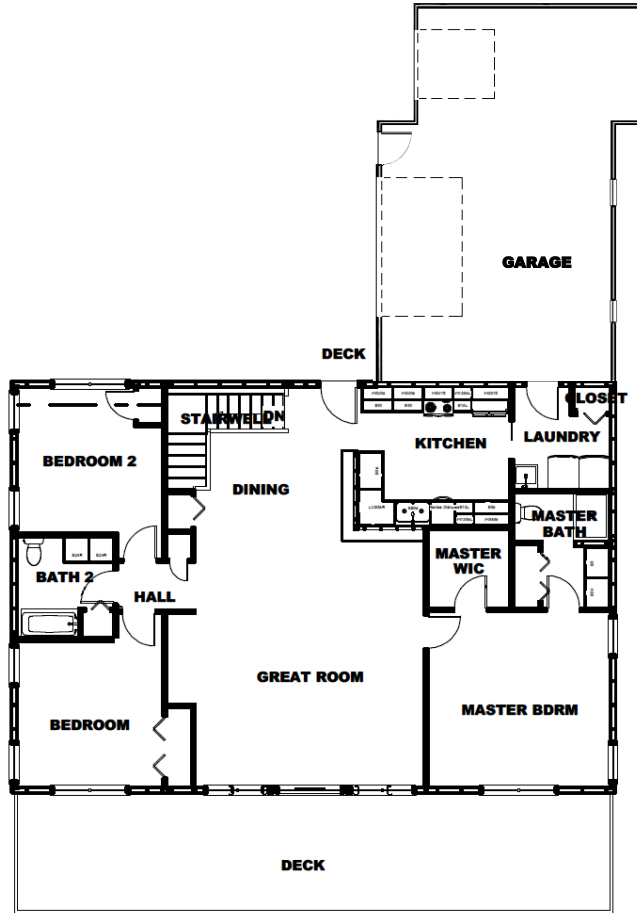

CUSTOM HOME

NOTE: This custom home has a full deck with stairs.

Lake Elevation

Right Elevation

Left Elevation

Front Elevation

DISCLAIMER: PLANS SHOWN MAY CHANGE SLIGHTLY

CUSTOM HOME

TOTAL SQ FT: 3,400

NOTE: This custom home has a full deck with stairs.

1st Floor

Foundation

DISCLAIMER: PLANS SHOWN MAY CHANGE SLIGHTLY