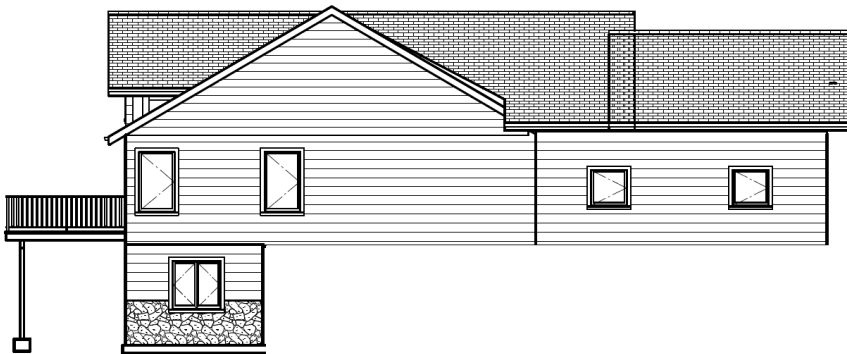

CUSTOM HOME

NOTE: This custom home has a full deck with stairs.

Lake Elevation

Right Elevation

Left Elevation

Front Elevation

DISCLAIMER: PLANS SHOWN MAY CHANGE SLIGHTLY

CUSTOM HOME

TOTAL SQ FT: 3,400

NOTE: This custom home has a full deck with stairs.

1st Floor

Foundation

DISCLAIMER: PLANS SHOWN MAY CHANGE SLIGHTLY